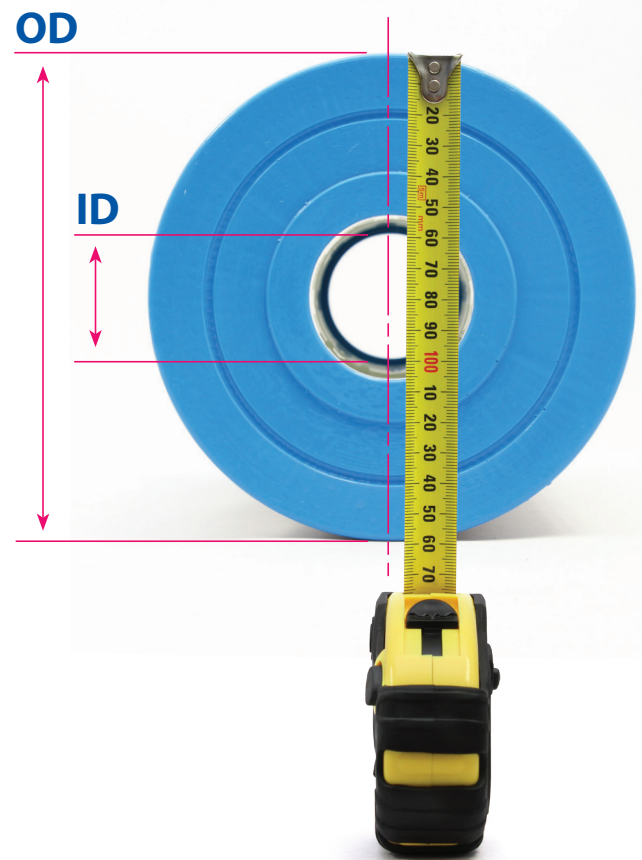

REPLACEMENT SPA & POOL FILTER CARTRIDGES REFERENCE GUIDE

www.magnumfilters.com

HOW TO MEASURE YOUR CARTRIDGE

Magnum Filters Ltd

9 Clemway Place
Henderson, Auckland

P.O. 104-005
Lincoln North, Auckland
New Zealand

Ph - (00649) 838 5515
Fax - (00649) 837 5912

Email - info@magnumfilters.com
www.magnumfilters.com

STEP 1

Measure outside diameter (OD), and also inside diameter (ID) of hole.

STEP 2

Measure length from the outside of the cartridge (not including any raised steps, handles or threads).