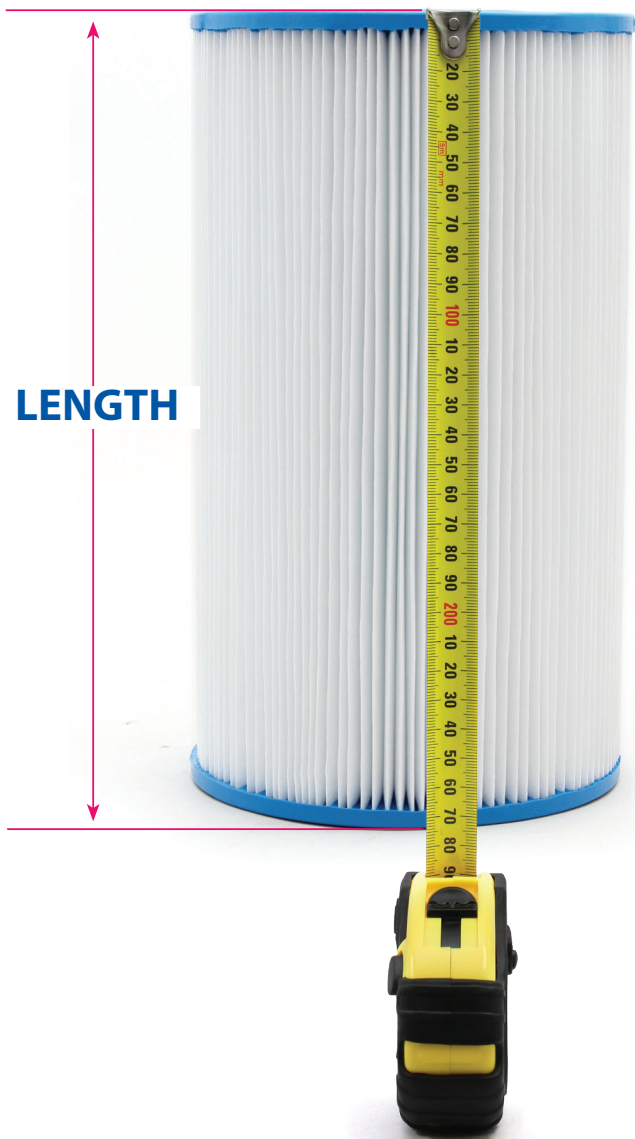

Ph - (00649) 838 5515
Fax - (00649) 837 5912

Email - info@magnumfilters.com
www.magnumfilters.com

STEP 1

Measure outside diameter (OD), and also inside diameter (ID) of hole.

STEP 2

Measure length from the outside of the cartridge (not including any raised steps, handles or threads).